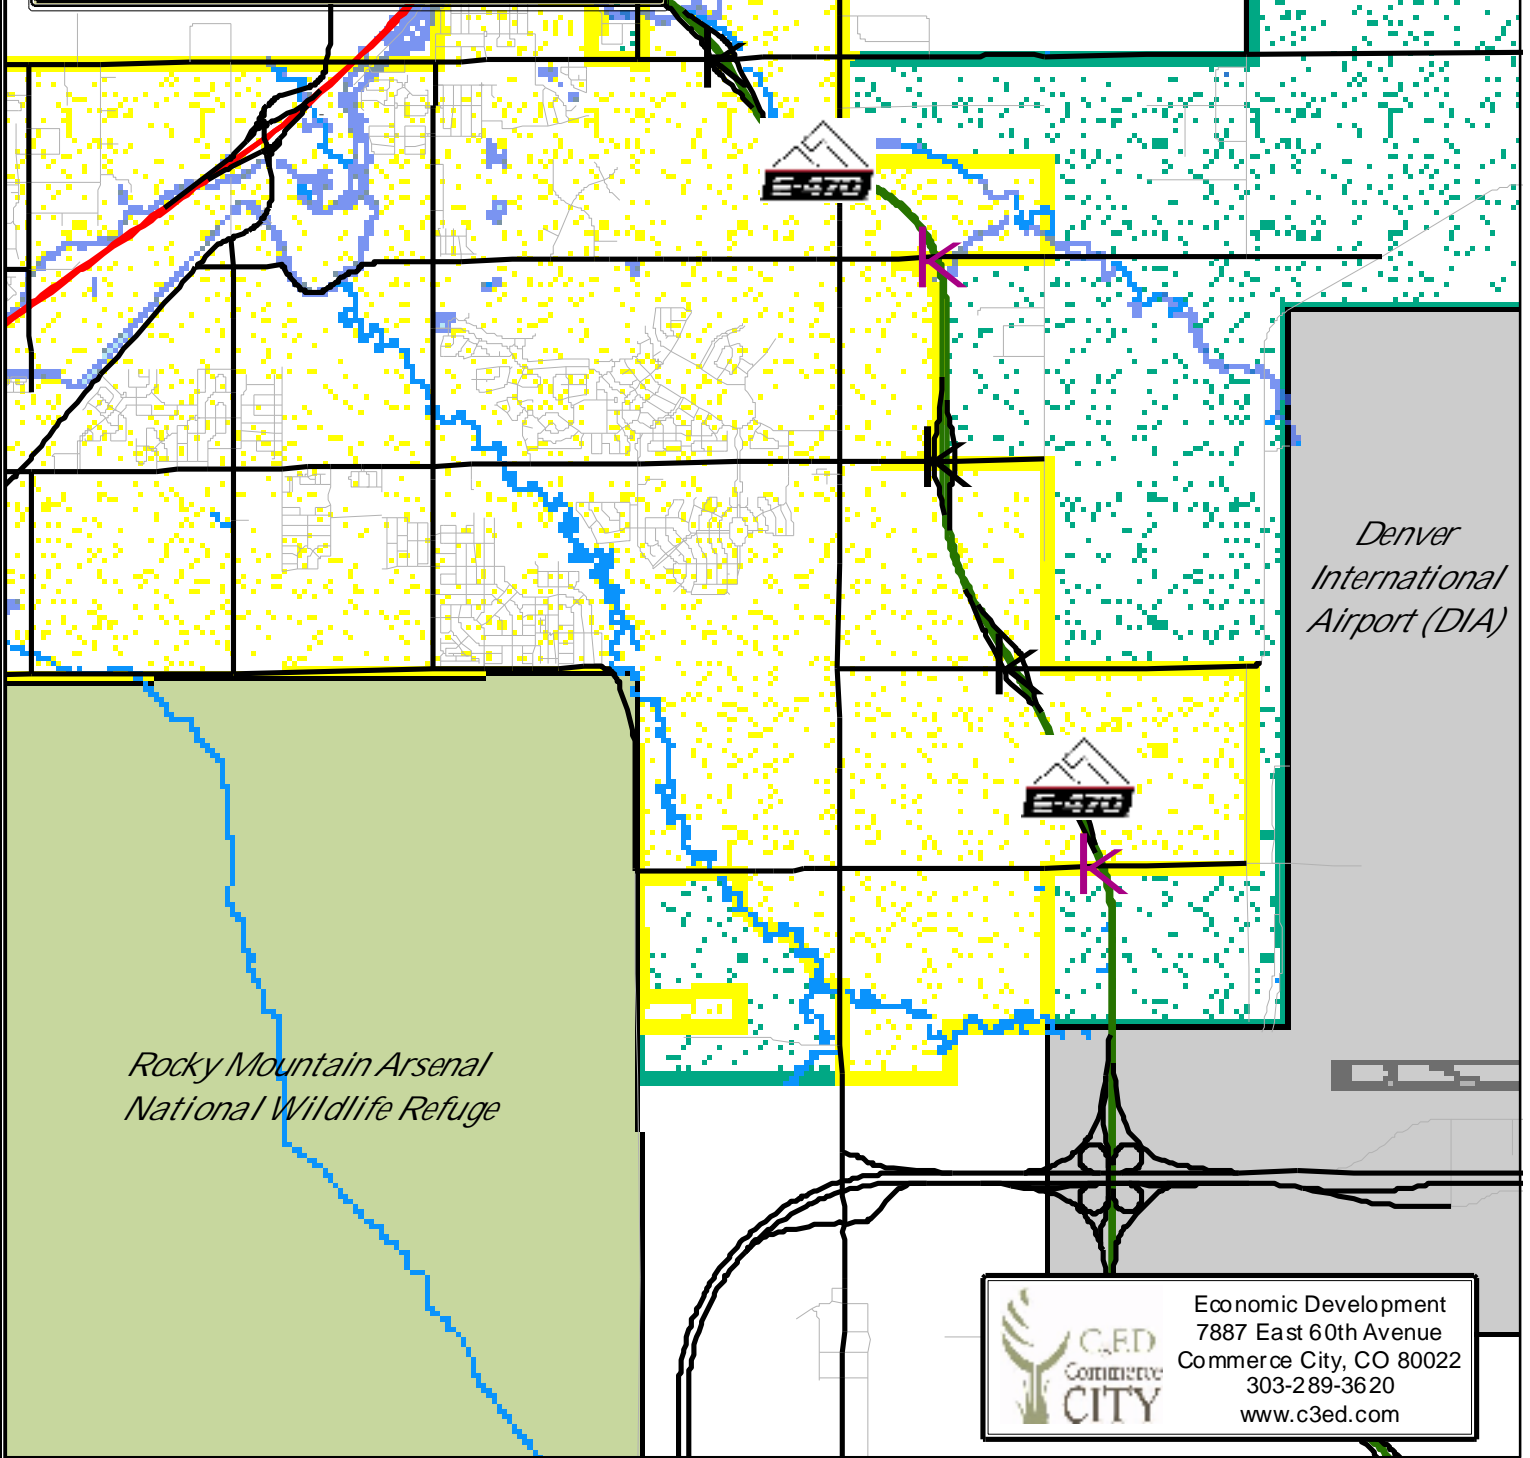

City of Commerce City E-470 Corridor

October 2008

Legend

- City Limits
- IGA Growth Boundary
- Existing Interchange
- Future Interchange

0 0.2 0.4 0.8 Miles

*Denver
International
Airport (DIA)*

*Rocky Mountain Arsenal
National Wildlife Refuge*

Economic Development
7887 East 60th Avenue
Commerce City, CO 80022
303-289-3620
www.c3ed.com